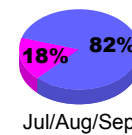

Membership Results 2008-2009

Membership 2007-2008

Month	Net Memb Goal	Actual New Memb	Actual Dropped Memb	Gain/Loss of Memb	Gain/Loss of Memb
Jul/Aug/Sep	-20	18	-30	-12	-11
Oct/Nov/Dec	0	46	-60	-14	12
Jan/Feb/Mar	20	54	-54	0	-9
Apr/May/June	20	81	-67	14	-2
Totals	20	199	-211	-12	-10

Membership Results 2008-2009

Goal, New, Dropped, Gain/Loss

Comparison of Membership Gain/Loss

Current Year Compared to the Previous Year

Gender Comparison 2008-2009

Male

Female