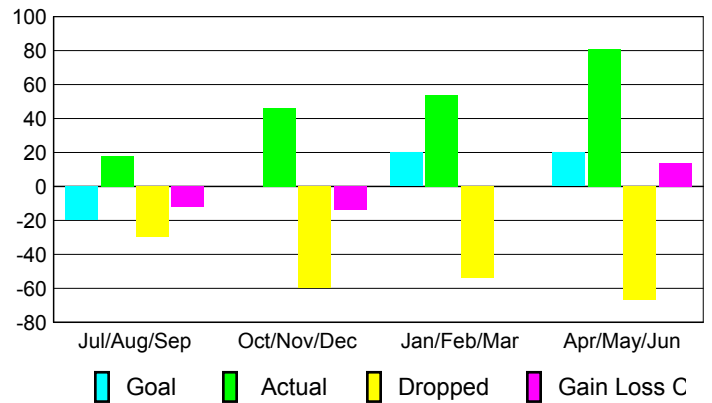

Membership Results 2008-2009

Goal, New, Dropped, Gain/Loss

Comparison of Membership Gain/Loss

Current Year Compared to the Previous Year