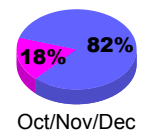

Membership Results 2008-2009

Membership 2007-2008

Month	Net Memb Goal	Actual New Memb	Actual Dropped Memb	Gain/Loss of Memb	Gain/Loss of Memb
Jul/Aug/Sep	-20	18	-30	-12	-11
Oct/Nov/Dec	0	46	-60	-14	12
Jan/Feb/Mar	20	54	-54	0	-9
Apr/May/June	20	81	-67	14	-2
Totals	20	199	-211	-12	-10

Membership Results 2008-2009

Goal, New, Dropped, Gain/Loss

Comparison of Membership Gain/Loss

Current Year Compared to the Previous Year

Gender Comparison 2008-2009

Male

Female