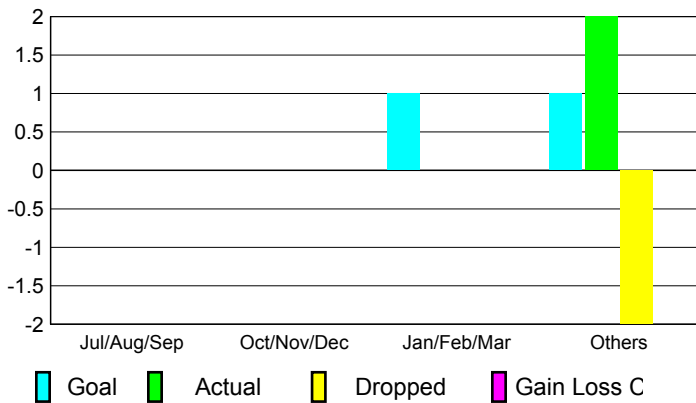

2008-2009 GMT Quarterly Report for District (or Undistricted) District 107 N

GMT: **JON BJARNI THORSTEINSSO**

Location: **FINLAND**

GMT CA: **4**

CLUBS

Club Results 2008-2009

Clubs 2007-2008

Month	New Club Goal	Actual New Clubs	Actual Dropped Clubs	Gain/Loss of Clubs	Gain/Loss of Clubs
Jul/Aug/Sep	0	0	0	0	0
Oct/Nov/Dec	0	0	0	0	1
Jan/Feb/Mar	1	0	0	0	0
Apr/May/June	1	2	-2	0	1
Totals	2	2	-2	0	2

Club Results 2008-2009

Goal, New, Dropped, Gain/Loss

Comparison of Club Gain/Loss

Current Year Compared to the Previous Year

YTD Status Quo Clubs 2008-2009

Status Quo Clubs Compared to Status Quo Members

MEMBERSHIP

Membership Results 2008-2009

Membership 2007-2008

Month	Net Memb Goal	Actual New Memb	Actual Dropped Memb	Gain/Loss of Memb	Gain/Loss of Memb
Jul/Aug/Sep	-20	18	-30	-12	-11
Oct/Nov/Dec	0	46	-60	-14	12
Jan/Feb/Mar	20	54	-54	0	-9
Apr/May/June	20	81	-67	14	-2
Totals	20	199	-211	-12	-10