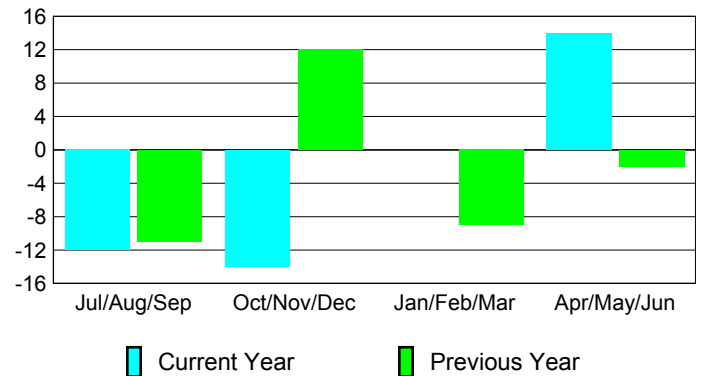

Membership Results 2008-2009

Membership 2007-2008

Month	Net Memb Goal	Actual New Memb	Actual Dropped Memb	Gain/Loss of Memb	Gain/Loss of Memb
Jul/Aug/Sep	-20	18	-30	-12	-11
Oct/Nov/Dec	0	46	-60	-14	12
Jan/Feb/Mar	20	54	-54	0	-9
Apr/May/June	20	81	-67	14	-2
Totals	20	199	-211	-12	-10

Membership Results 2008-2009

Goal, New, Dropped, Gain/Loss

Comparison of Membership Gain/Loss

Current Year Compared to the Previous Year

Gender Comparison 2008-2009

Male

Female